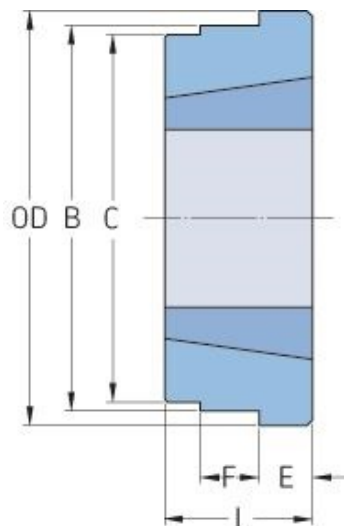

PHH WH12

Type	WH12
Bushing no.	1210
Outside diameter (mm)	70
Outside diameter (in)	2.76
B (mm)	65
B (in)	2.56
L (mm)	25
L (in)	0.98
E (mm)	9
E (in)	0.35
F (mm)	10
F (in)	0.39