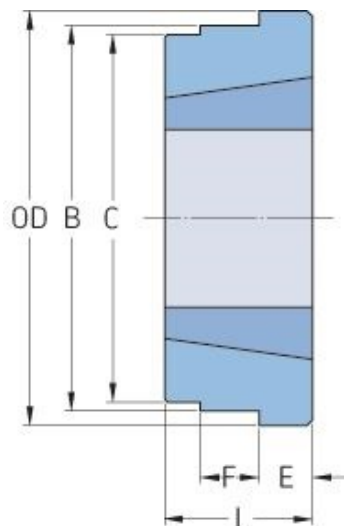

PHH WH30

Type	WH30
Bushing no.	3020
Outside diameter (mm)	145
Outside diameter (in)	5.71
B (mm)	140
B (in)	5.51
L (mm)	50
L (in)	1.97
E (mm)	20
E (in)	0.79
F (mm)	15
F (in)	0.59