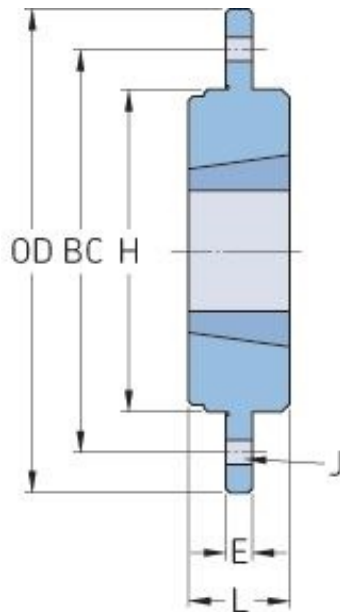

PHH BF12

| | |
|-----------------------|---------|
| Type | BF12 |
| Bushing no. | 1210 |
| Outside diameter (mm) | 120 |
| Outside diameter (in) | 4.72 |
| B (mm) | - |
| B (in) | - |
| BC (mm) | 100 |
| BC (in) | 3.94 |
| L (mm) | 25 |
| L (in) | 0.98 |
| E (mm) | 6.5 |
| E (in) | 0.26 |
| H (mm) | 80 |
| H (in) | 3.15 |
| J (mm) | 6 x 6.6 |
| J (in) | - |