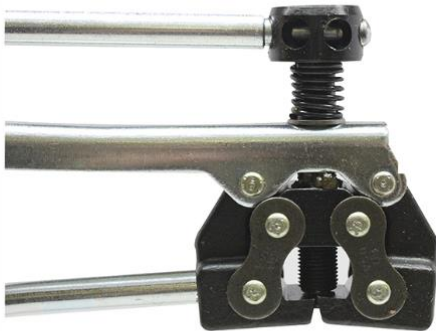

## PIN EXTRACTOR - PE 135

Products / Chain Disassembly Tools / Pin Extractor - PE 135

### Pin Extractor - Large

This large pin extractor, PE 135, is best for use with ANSI 80 through 100H roller chain.